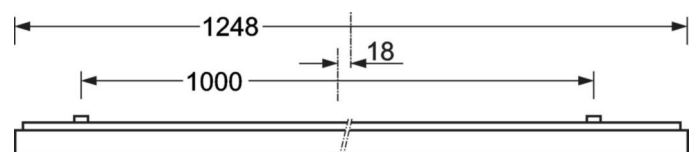

Surface-mounted luminaire - Micro-prismatic diffuser - direct distribution

Steel sheet enclosure, powder-coated rectangular cross-section, integrated Quicklock quick-mount bracket system with catch hook and safety rope for simple and quick mounting; Housing colour traffic white RAL 9016; Homogeneous direct light distribution for VDU-compatibility in accordance with DIN-EN 12464-1; glare reduction through microprism diffuser with special "multilayer" technology and optimised light deflecting foil; Easy installation of the connection, directly on the top of the luminaire with a terminal cover cap; the ETM levels can easily be adjusted from the upper side of the luminaire. Electrical connection via 3-pole connection terminal with plug-in contacts.. If required, an AVA-MH universal mounting aid is available as an accessory. Surface-mounted luminaire for ceiling installation;

## LIGHTING TECHNOLOGY

Placement	LED, Colour rendering/Light colour CRI ≥ 80 / 3000K
Colour tolerance (MacAdam)	3SDCM
Photobiological safety (Luminaire)	RG0
Luminous flux switching levels (ETM)	3200lm/25W, 2800lm/21W, 2400lm/18W, 1900lm/14W
LED service life	100000h L80/B10 (Tq 25°C), 50000h L90/B50 (Tq 25°C)
Luminaire luminous efficiency	139lm/W-128lm/W
UGR lat./long.	18.4 / 18.7 (25W)

## MECHANICS

Housing colour	traffic white RAL 9016
Dimensions (LxWxDxH)	1248mm x 239mm x 62mm
Weight (net)	5kg
Cable entry KE (X/Y)	0mm/0mm
Type of installation	Individual surface mounting, Surface-mounted light run installation

## Dimensions

L	1248 mm	Length
B	239 mm	Width
H	62 mm	Height
A1	1000 mm	Mounting distance single mounting
A3	248 mm	Mounting distance between luminaires in a light run arrangement
A4	125 mm	Mounting distance (width)
X	0 mm	Distance cable infeed to the center of the luminaire on the X-axis
Y	0 mm	Distance cable infeed to the center of the luminaire on the Y-axis