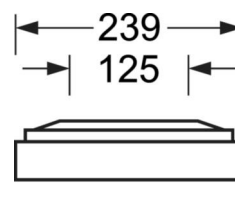

## MECHANICS

Housing colour	traffic white RAL 9016
Dimensions (LxWxDxH)	1248mm x 239mm x 62mm
Weight (net)	5kg
Cable entry KE (X/Y)	0mm/0mm
Type of installation	Individual surface mounting, Surface-mounted light run installation

## Dimensions

L	1248 mm	Length
B	239 mm	Width
H	62 mm	Height
A1	1000 mm	Mounting distance single mounting
A3	248 mm	Mounting distance between luminaires in a light run arrangement
A4	125 mm	Mounting distance (width)
X	0 mm	Distance cable infeed to the center of the luminaire on the X-axis
Y	0 mm	Distance cable infeed to the center of the luminaire on the Y-axis