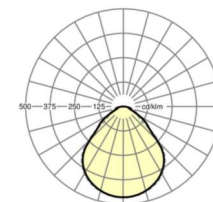

CHARACTERISTICS

Order number	65713014170
EAN number	4020863478231
Commodity code	94051190
Certification mark	IP 20, Protection class I, VDU 65°<3000, ENEC10 VDE, F, Indoor, CE
Impact resistance (IK rating)	IK03
Ambient temperatur	ta 25°C
Warranty period	5 years
State funding programs	BEG - Federal funding for efficient buildings (valid only for Germany)

ELECTRICAL ENGINEERING

Controller	Electronic multi-lumen driver, 4-steps (1 pcs.)
System output	25W-14W
Mains voltage	230V/50Hz
Circuit breakers (inrush current)	22 pieces/B10, 34 pieces/B16, 33 pieces/C10, 54 pieces/C16
Energy efficiency class/light source	C

LIGHTING TECHNOLOGY

Placement	LED, Colour rendering/Light colour CRI ≥ 80 / 3000K
Colour tolerance (MacAdam)	3SDCM
Photobiological safety (Luminaire)	RG0
Luminous flux switching levels (ETM)	3200lm/25W, 2800lm/21W, 2400lm/18W, 1900lm/14W
LED service life	100000h L80/B10 (Tq 25°C), 50000h L90/B50 (Tq 25°C)
Luminaire luminous efficiency	139lm/W-128lm/W
UGR lat./long.	18.4 / 18.7 (25W)

MECHANICS

Housing colour	traffic white RAL 9016
Dimensions (LxWxDxH)	1248mm x 239mm x 62mm
Weight (net)	5kg
Cable entry KE (X/Y)	0mm/0mm
Type of installation	Individual surface mounting, Surface-mounted light run installation

DEEP-LINK

<https://www.regiolux.de/en/article/65713014170>